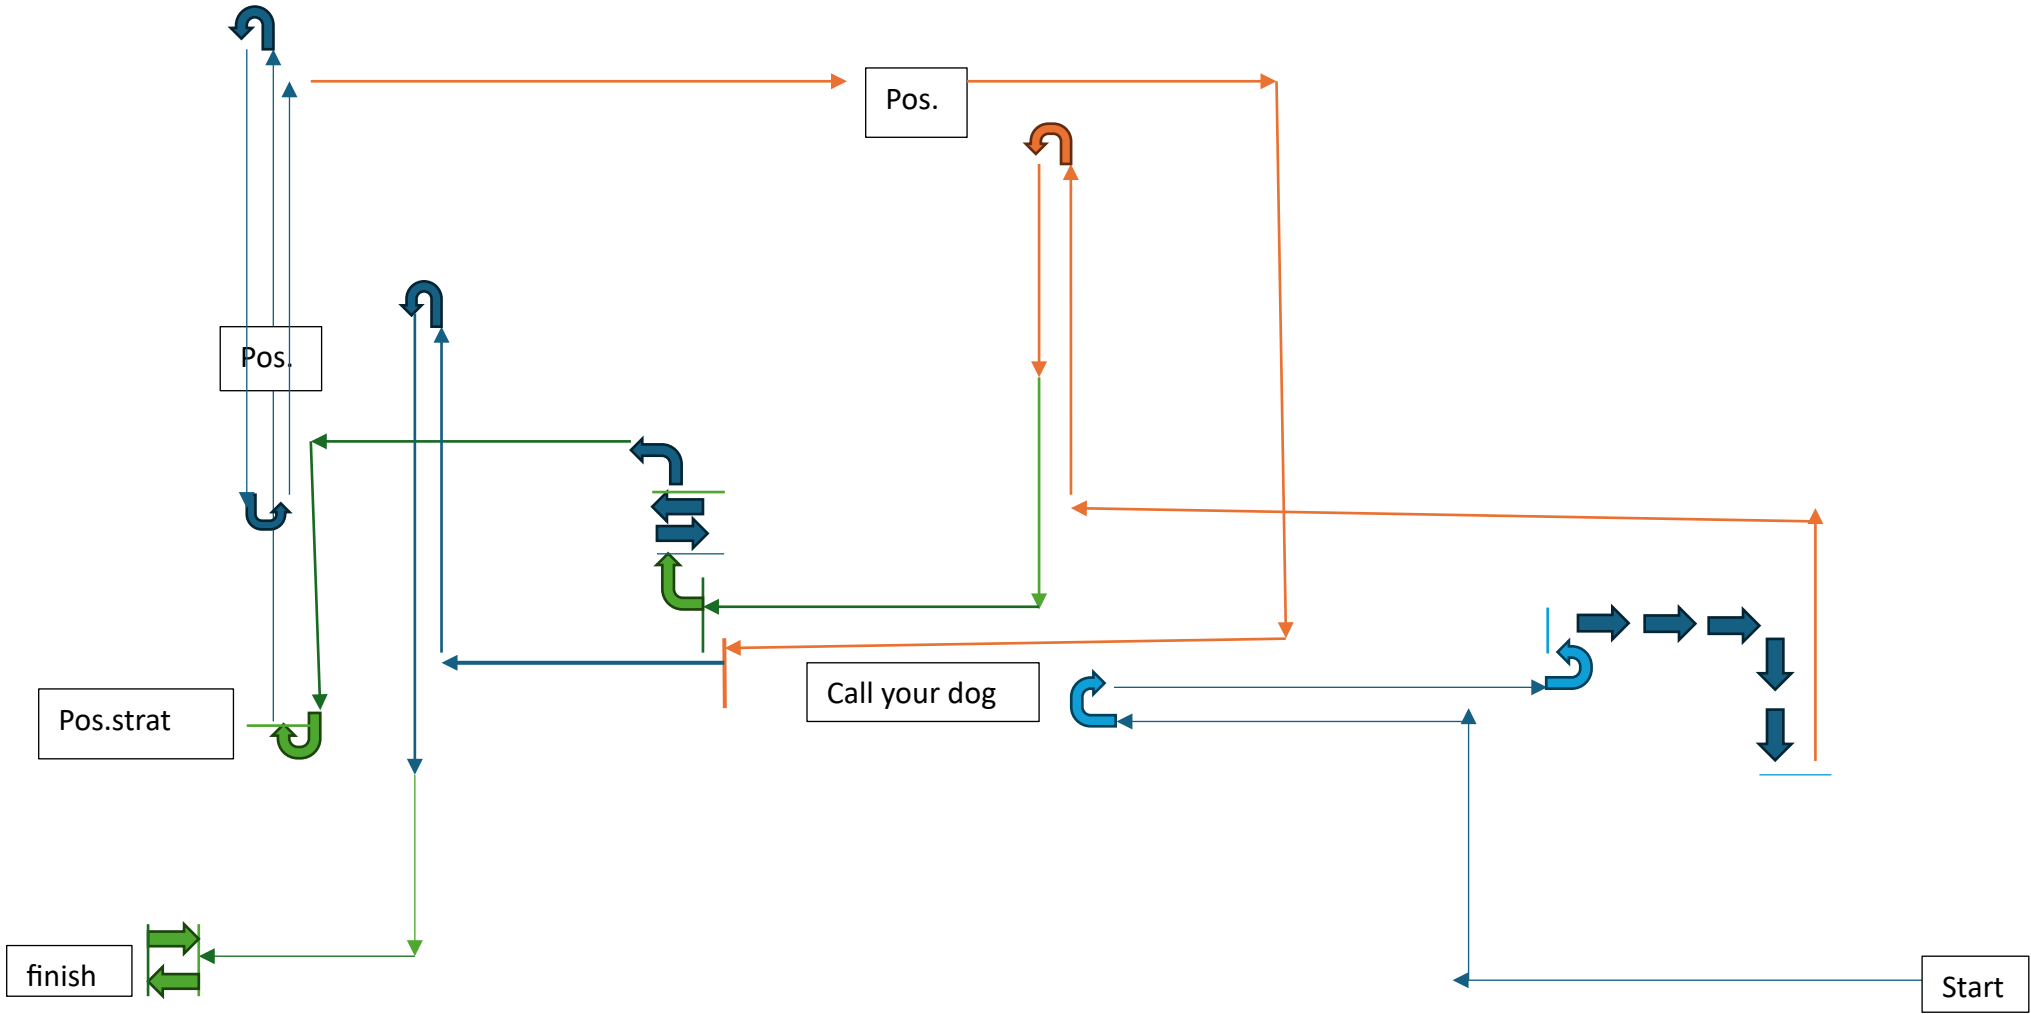

- 1) Scent and retrieve
- 2) Directed retriev left/middle/right
- 3) Send around a group of cones pos. and retrieve over a hurdle
- 4) Recall with stand/sit/right
- 5) Send away, down + recall
- 6) Distant controll
- 7) Heelwork 8) Position under march

## Heelwork OB 3

**Exercise start**

Normalpace go

To the right

To the left

About turn

About turn and stop

**Backwards go****To the left****Stop**

Fast pace go

To the left

To the right

About turn

Slow pace

To the right

**Stop**

To the right

2 steps to the right

2 steps to the left

To the left and slow pace go

To the left

About turn en **stop****Positionen:****Heelwork break****Positionen Start**

Narmal pace go

**Commando****About turn**

About turn and pick up the dog